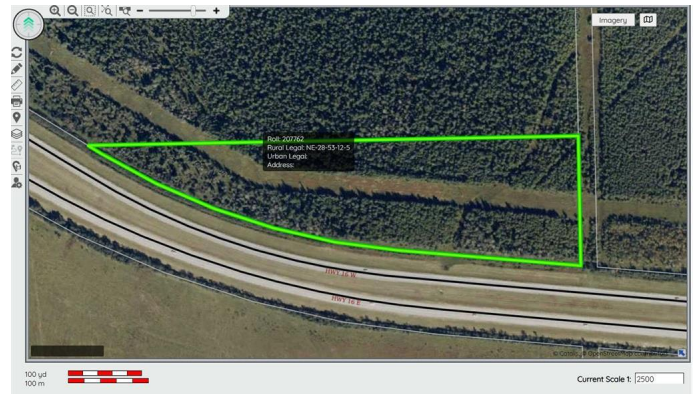

$65,000 - Highway 16 W & Range Road 122, Rural Yellowhead County

MLS® #A2157564

$65,000

0 Bedroom, 0.00 Bathroom,
Land on 16.33 Acres

NONE, Rural Yellowhead County, Alberta

Discover the perfect blend of privacy, adventure, and natural splendor with this stunning 16+ acre recreational property. Nestled against Crown land, this expansive parcel is an outdoor enthusiast's dream, offering unparalleled access to nature and a host of recreational opportunities.

Essential Information

MLS® #	A2157564
Price	$65,000
Bathrooms	0.00
Acres	16.33
Type	Land
Sub-Type	Recreational
Status	Active

Community Information

Address	Highway 16 W & Range Road 122
Subdivision	NONE
City	Rural Yellowhead County
County	Yellowhead County
Province	Alberta
Postal Code	T7E 5A4

Additional Information

Date Listed	August 15th, 2024
Days on Market	323